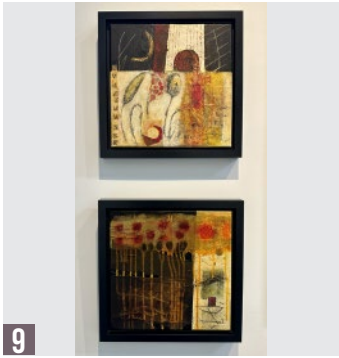

5
BARBARA TYROLER
FULL DYSCLASURE 2
PHOTOGRAPHIC COMPOSITE
13X17