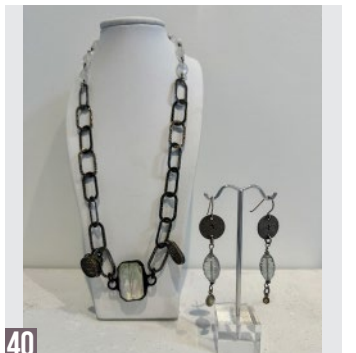

40

MIRINDA KOSSOFF

NECKLACE
OXIDIZED STERLING SILVER, INKS, QUARTZ
AND BRONZE AND EARRINGS, FINE SILVER AND
PALE OCEAN PRASIOLITE