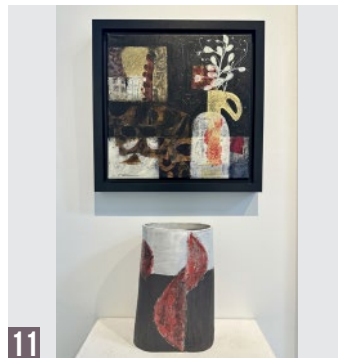

7
BILL MCALLISTER
FRAN'S HAMMOCK, BONEYARD BEACH
OSSABAW ISLAND
ARCHIVAL PIGMENT PRINT
20 X 24