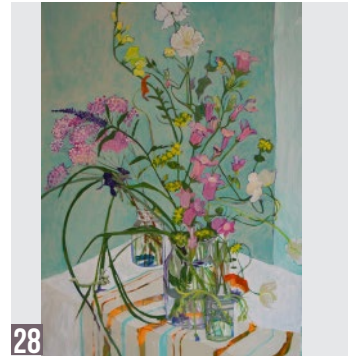

24
JOHN ROSENTHAL
WOODNECK LEFT STREAM
PHOTOGRAPHY
32 X 28

28

LILA BACON

PINK AND TURQUOISE
ACRYLIC PAINTING ON CANVAS
30 X 48