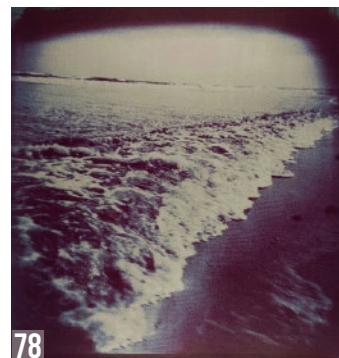

78

ALAN DEHMER
THE SHORELINE
GUM BICHROMATE PHOTOGRAPH
29 X 29

ALSO, DON'T FORGET ABOUT OUR **SILENT AUCTION!**

Visit new.biddingowl.com/frank
to visit the new and improved
auction site for Bidding Owl.

You will need to create an account to start
bidding on your favorite items. There are
so many fabulous new items this year!!