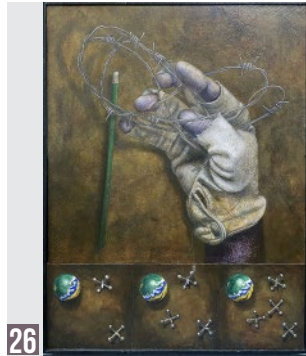

22
JANE FILER
GOING ALONE
ACRYLIC
6.5 X 12

26

JEAN LECLUYSE

FOR JACK
GRAPHITE/ACRYLIC INK
12 X 15