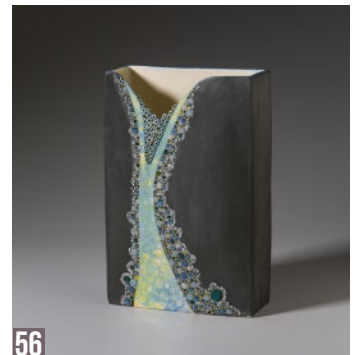

52

RONAN PETERSON,
HORNET'S TALL STUMP JAR
CERAMIC
26 H X 13 X 13"

53

ROSE WARNER
AND SO IT GOES
WOVEN TEXTILE AND PAINTING
25 X 31

54

SARAH GRAHAM
THE MEMORIES OF A LAND ARE DEEP
ACRYLIC
18X18

55

SASHA BAKARIC
DIPTYCH VASE
STONEWARE
2 H X 7 W X 4 D"