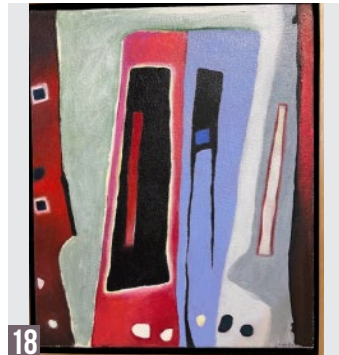

14
DAN GOTTLIEB
SWAMP SERIES
ARCHIVAL PRINT
24 X 42